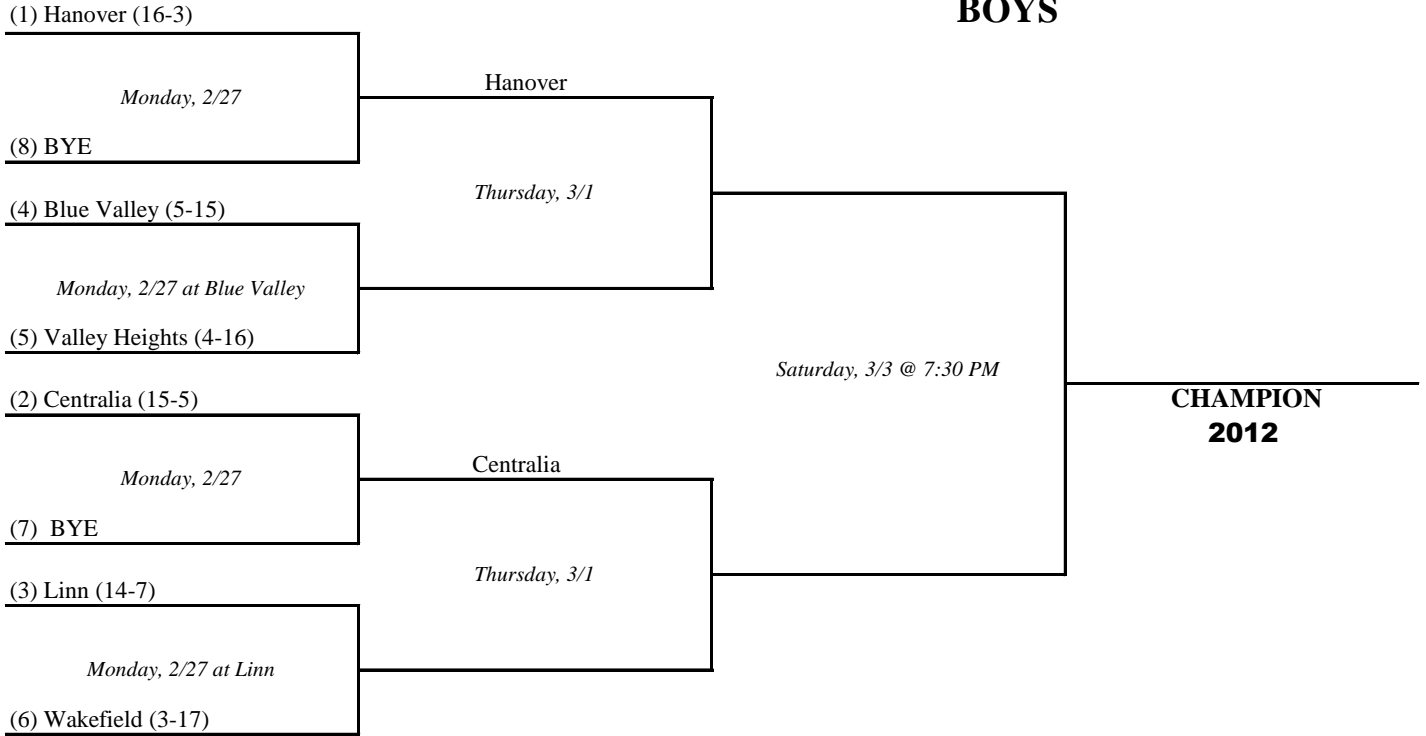

*Kansas State High School Activities Association*  
**OFFICIAL SUB-STATE TOURNAMENT BRACKET — CLASS 1A-Division I**  
**2012**

SITE: Centralia

MANAGER: Larry Glatczak

**BOYS**

**GIRLS**